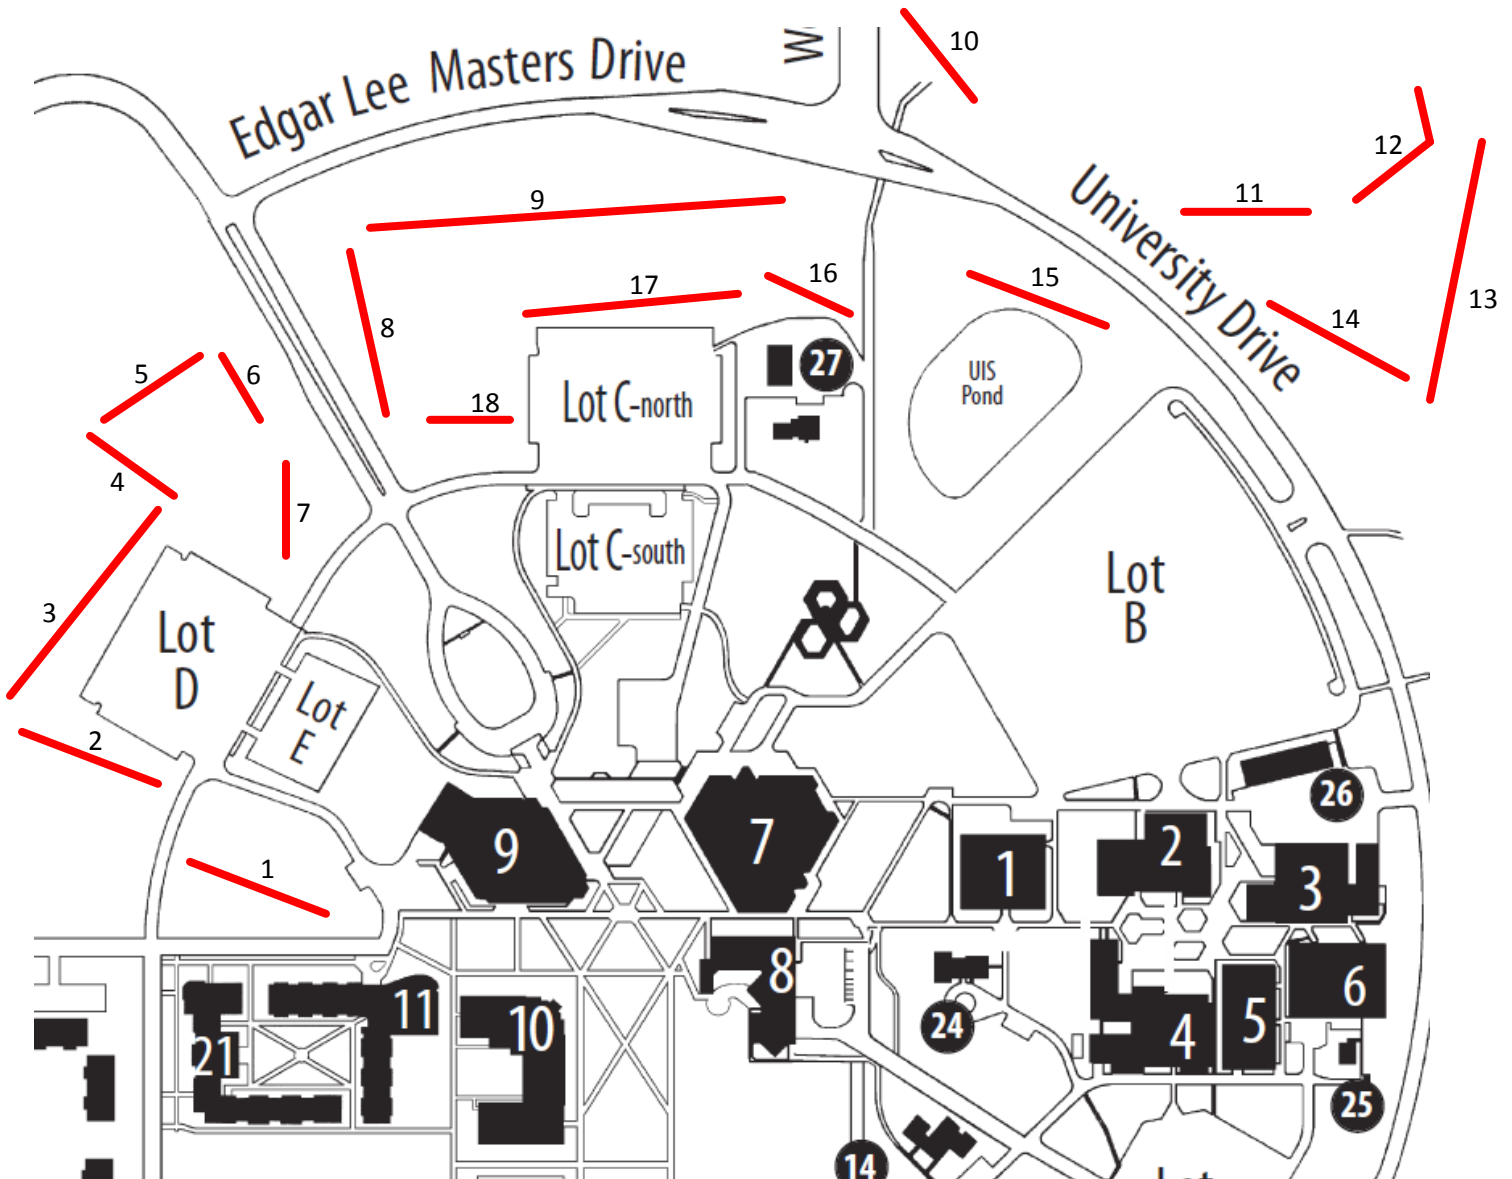

# DISC GOLF COURSE

DEPARTMENT OF RECREATIONAL SPORTS  
UNIVERSITY OF ILLINOIS SPRINGFIELD

\*\*Hole 1 begins in front of Lincoln Residence Hall \*\*

Par = 62

<u>Hole</u>	<u>Par</u>	<u>Hole</u>	<u>Par</u>
1	3	10	3
2	3	11	3
3	4	12	4
4	3	13	4
5	3	14	3
6	3	15	3
7	3	16	3
8	4	17	4
9	6	18	3